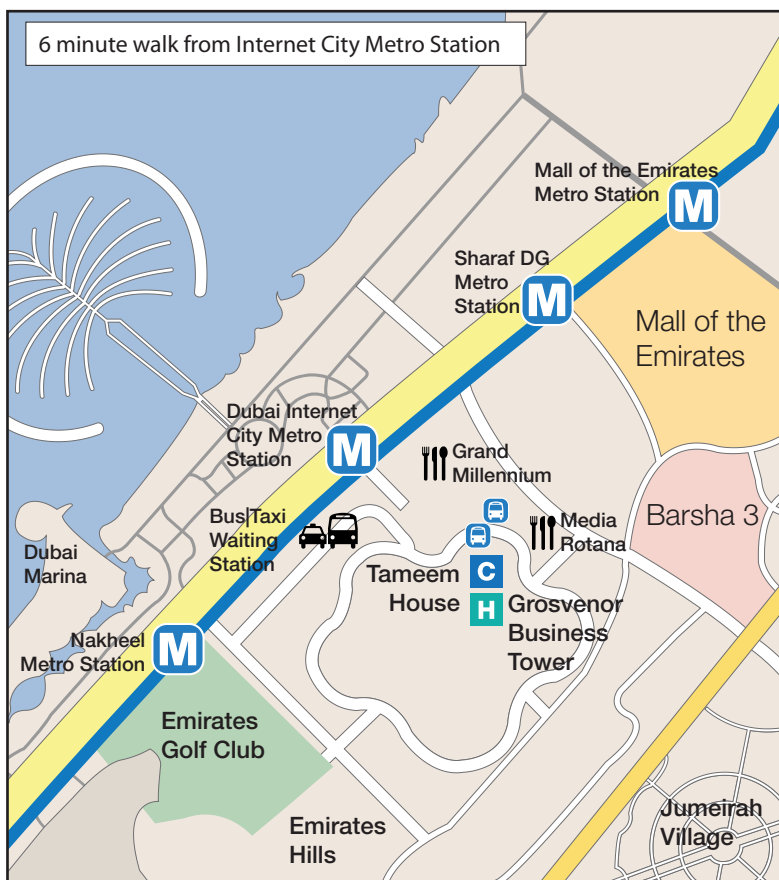

GMC Head Office - Directions

COMING FROM DUBAI

Take the Hessa street/D61 East exit just after Wellington International School. Enter the tunnel towards Barsha. As you exit the tunnel, keep right and take the first turn to the right by the Media Rotana hotel (signed Tecom). At the first roundabout turn right. Do a u-turn at the second roundabout. Take the second service road on the right. The entrance to Grosvenor Business Tower is on your left around the mini roundabout.

COMING FROM AL SUFOUH

Take the turn by Dubai College and follow the road over the flyover (over SZR). As you come off the flyover, filter to the right and take the first turn to the right by the Media Rotana hotel (signed Tecom). At the first roundabout turn right. Do a u-turn at the second roundabout. Take the second service road on the right. The entrance to Grosvenor Business Tower is on your left around the mini roundabout.

COMING FROM ABU DHABI

From Shk. Zayed Road (E11) take exit 36, signed Dubai Internet City. Take the exit on to the slip road, located near Emaar Business Park. Follow the slip road past Emaar Business Park, take the exit to the right signed for the Greens (Jebel Ali Racecourse Road), then go into the left lane and at the traffic lights turn left. Take a left at the first roundabout and carry on straight over the next roundabout. Take the second service road on the right. The entrance to Grosvenor Business Tower is on your left around the mini roundabout.